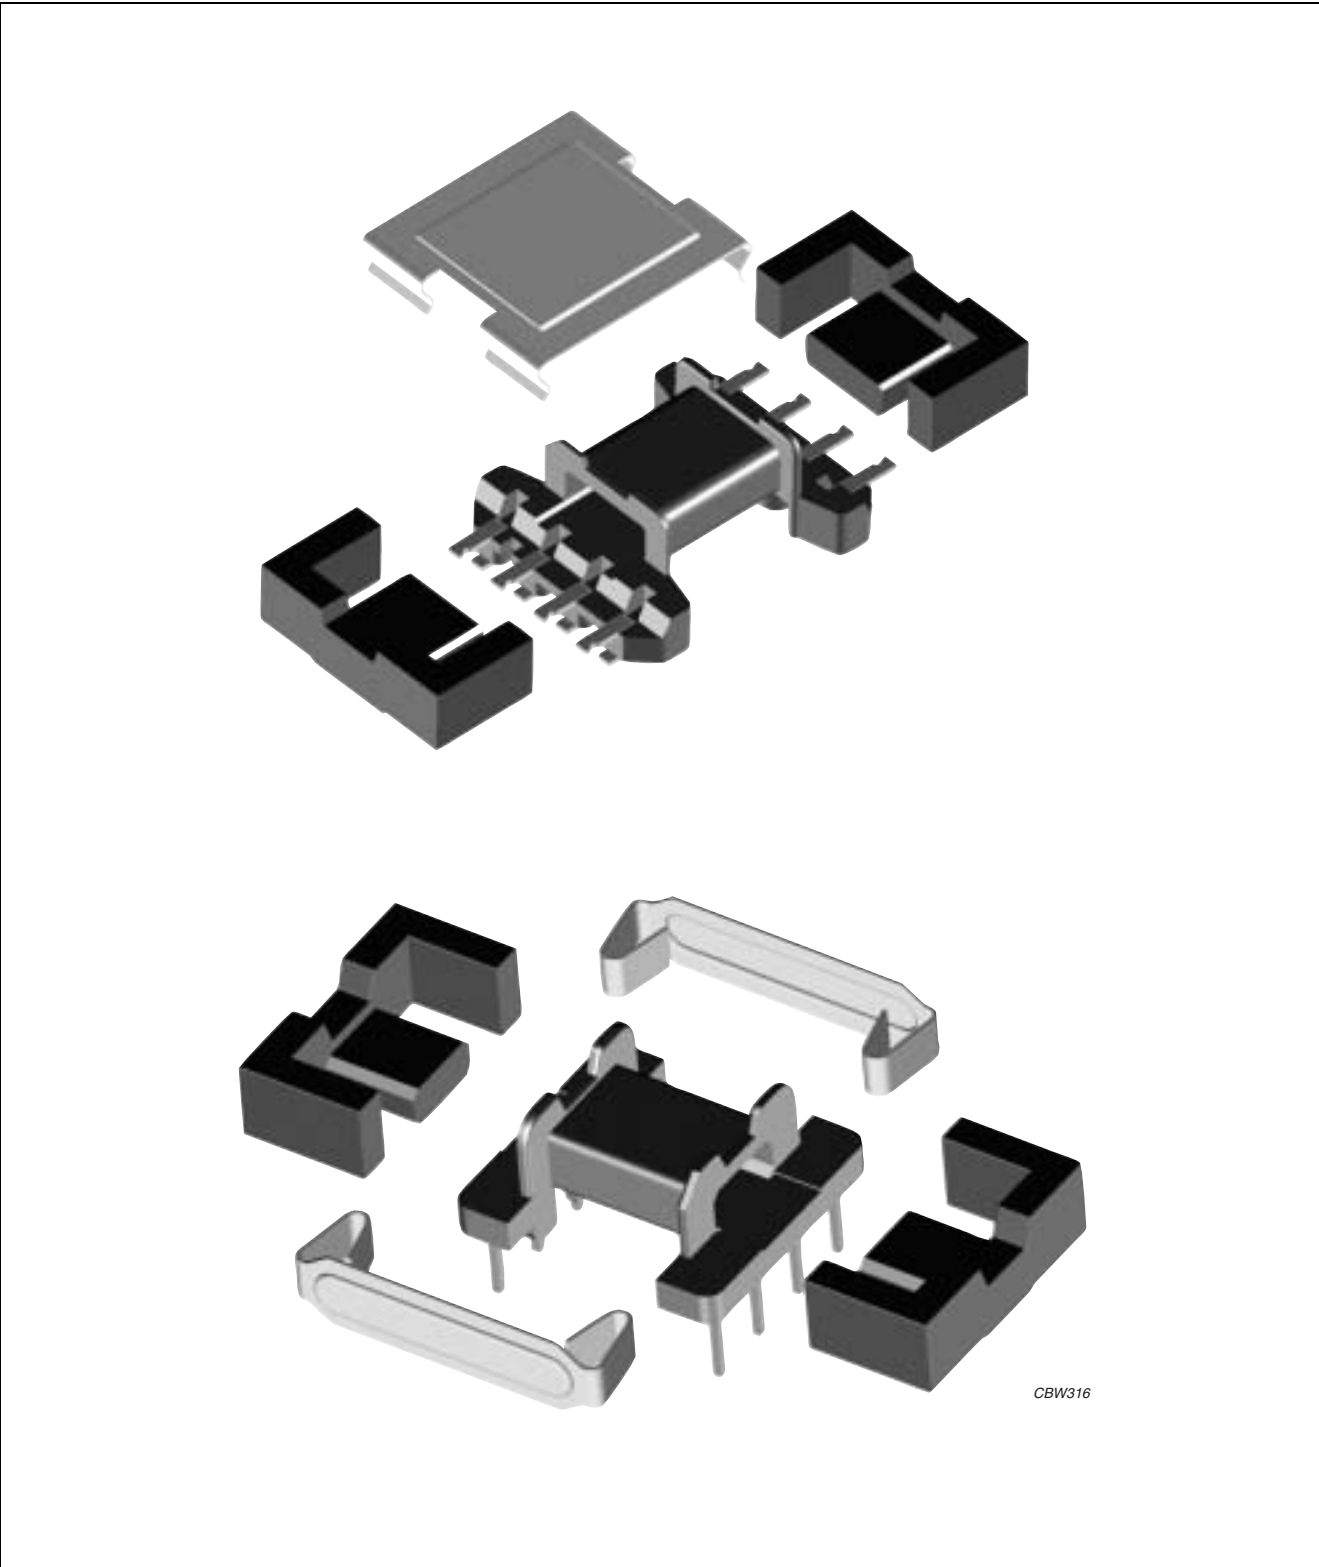

Soft Ferrites

EFD cores and accessories

Soft Ferrites

EFD cores and accessories

PRODUCT OVERVIEW AND TYPE NUMBER STRUCTURE

Product overview EFD cores

CORE TYPE	V_e (mm ³)	A_e (mm ²)	MASS (g)
EFD10/5/3	171	7.2	0.45
EFD12/6/3.5	325	11.4	0.9
EFD15/8/5	510	15.0	1.4
EFD20/10/7	1460	31.0	3.5
EFD25/13/9	3300	58.0	8
EFD30/15/9	4700	69.0	12

Fig.1 Type number structure for cores.

Fig.2 Type number structure for coil formers.