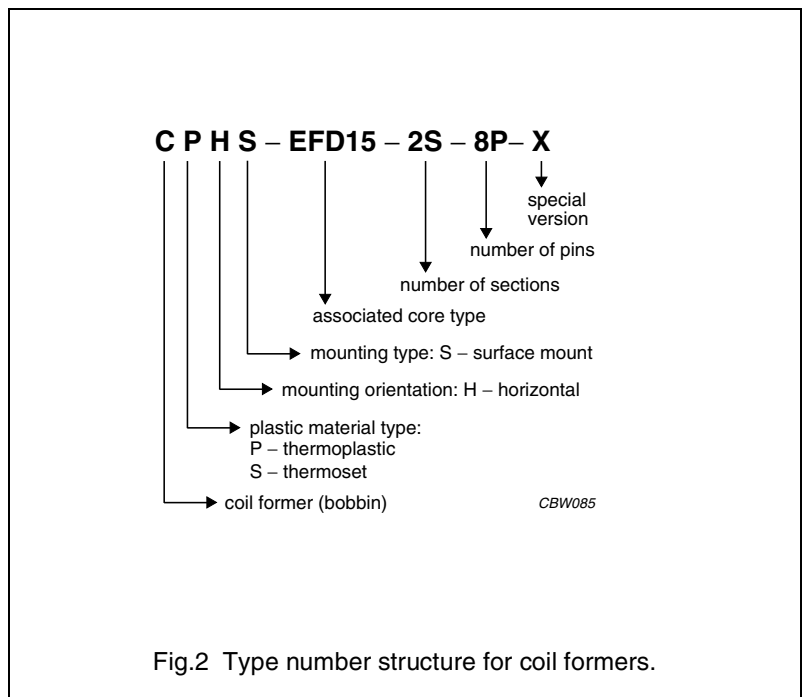

Soft Ferrites

EFD cores and accessories

Soft Ferrites

EFD cores and accessories

PRODUCT OVERVIEW AND TYPE NUMBER STRUCTURE

Product overview EFD cores

CORE TYPE	V_e (mm ³)	A_e (mm ²)	MASS (g)
EFD10/5/3	171	7.2	0.45
EFD12/6/3.5	325	11.4	0.9
EFD15/8/5	510	15.0	1.4
EFD20/10/7	1460	31.0	3.5
EFD25/13/9	3300	58.0	8
EFD30/15/9	4700	69.0	12

Fig.1 Type number structure for cores.

Fig.2 Type number structure for coil formers.