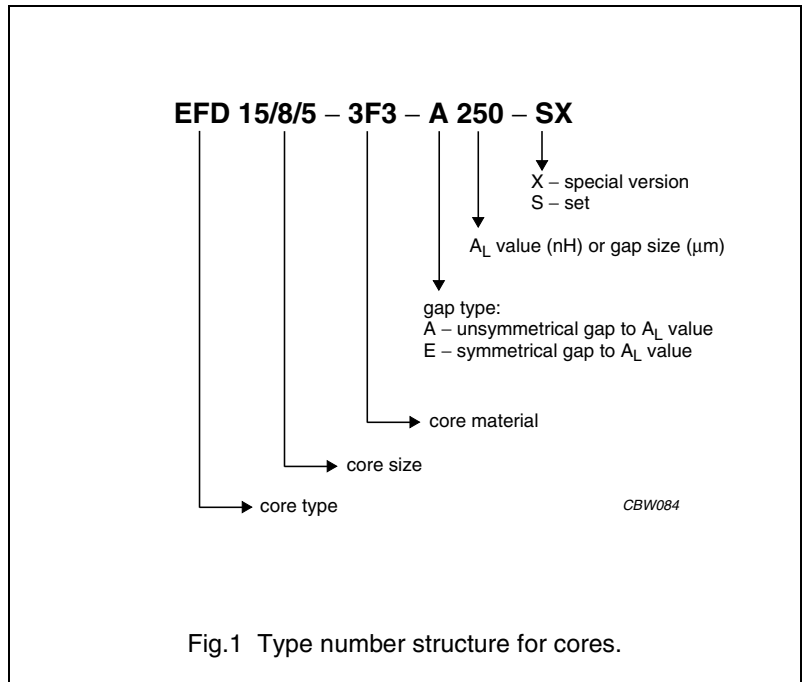

Soft Ferrites

EFD cores and accessories

Soft Ferrites

EFD cores and accessories

PRODUCT OVERVIEW AND TYPE NUMBER STRUCTURE

Product overview EFD cores

CORE TYPE	V_e (mm ³)	A_e (mm ²)	MASS (g)
EFD10/5/3	171	7.2	0.45
EFD12/6/3.5	325	11.4	0.9
EFD15/8/5	510	15.0	1.4
EFD20/10/7	1460	31.0	3.5
EFD25/13/9	3300	58.0	8
EFD30/15/9	4700	69.0	12

Fig.1 Type number structure for cores.

Fig.2 Type number structure for coil formers.