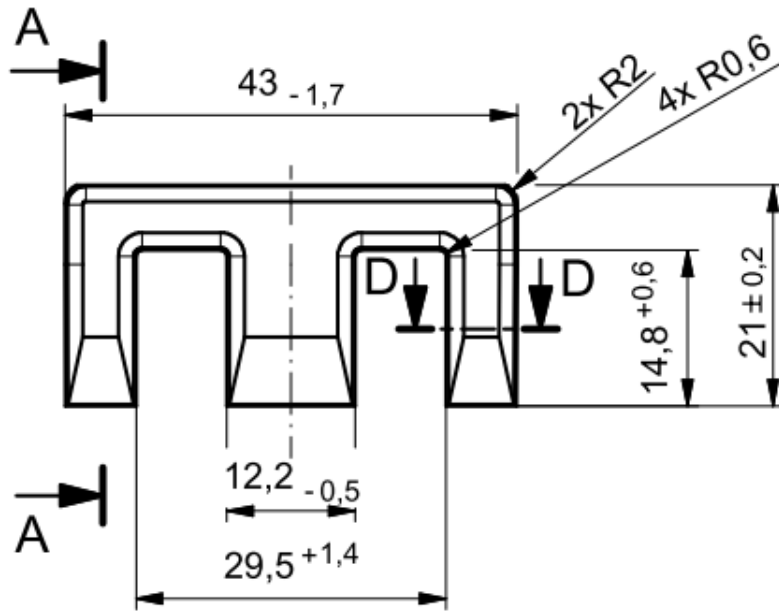

# E42/21/20 Core appearance - PROPOSAL

D-D (10 : 1)

B (5 : 1)

C (5 : 1)