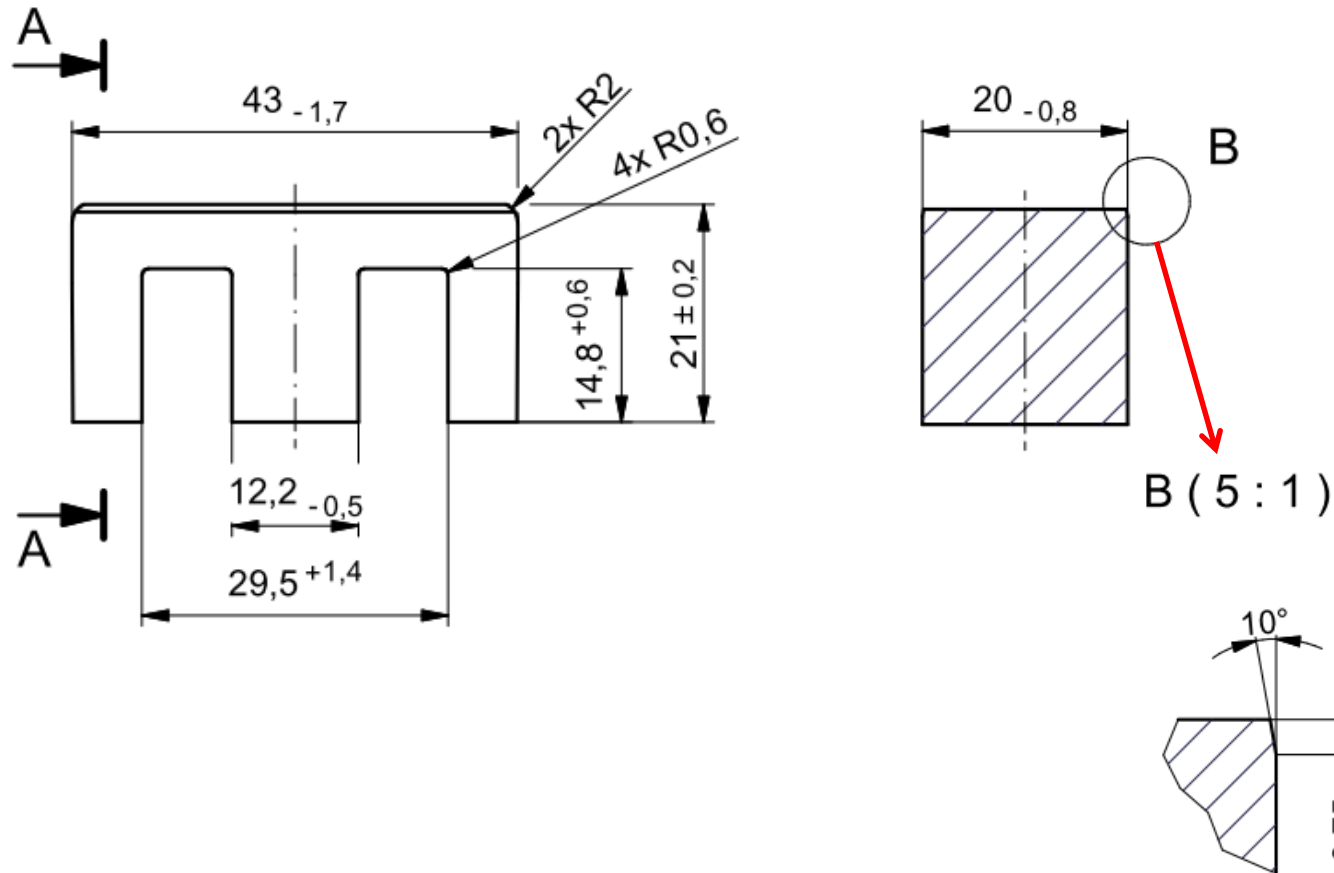

E42/21/20 Core appearance – ACTUAL