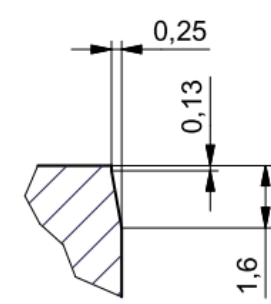

# E42/21/20 Core appearance - PROPOSAL

D-D (10 : 1)

B (5 : 1)

C (5 : 1)